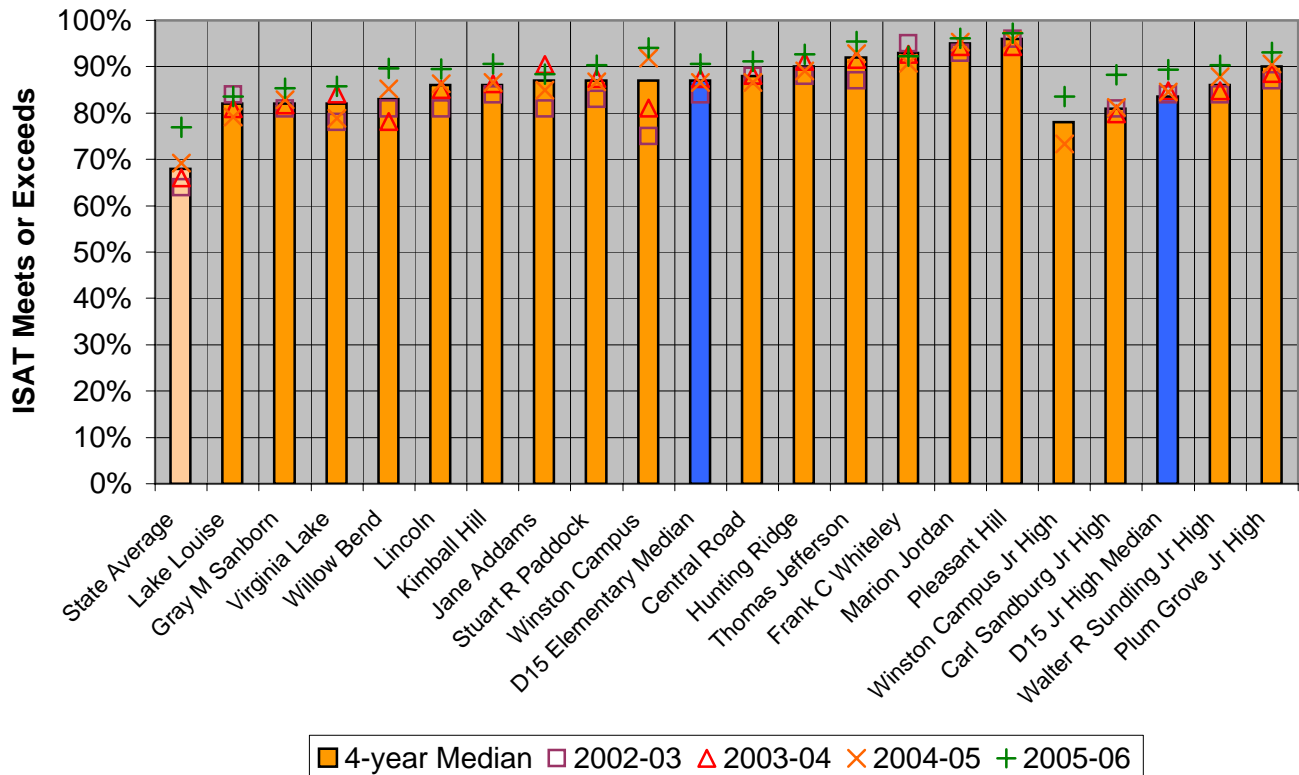

## District 15 ISAT Results by School

### Overall Illinois Standards Achievement Test (ISAT) Performance

SCHOOL	4-year Median	2002-03	2003-04	2004-05	2005-06
State Average	68%	64%	66%	69%	77%
Lake Louise	82%	84%	81%	79%	84%
Gray M Sanborn	82%	81%	82%	83%	85%
Virginia Lake	82%	78%	84%	79%	86%
Willow Bend	83%	81%	78%	85%	90%
Lincoln	86%	81%	85%	86%	90%
Kimball Hill	86%	84%	86%	87%	91%
Jane Addams	87%	81%	91%	85%	88%
Stuart R Paddock	87%	83%	87%	87%	90%
Winston Campus	87%	75%	81%	92%	94%
<b>D15 Elementary Median</b>	<b>87%</b>	<b>84%</b>	<b>87%</b>	<b>87%</b>	<b>91%</b>
Central Road	88%	88%	88%	87%	91%
Hunting Ridge	90%	88%	91%	89%	93%
Thomas Jefferson	92%	87%	92%	93%	96%
Frank C Whiteley	93%	95%	93%	91%	92%
Marion Jordan	95%	93%	94%	95%	96%
Pleasant Hill	96%	96%	94%	96%	97%
Winston Campus Jr High	78%			73%	84%
Carl Sandburg Jr High	81%	81%	80%	81%	88%
<b>D15 Jr High Median</b>	<b>84%</b>	<b>84%</b>	<b>85%</b>	<b>85%</b>	<b>89%</b>
Walter R Sundling Jr High	86%	84%	85%	88%	90%
Plum Grove Jr High	90%	87%	89%	91%	93%

**NOTES:**

1. Prior to 2004-05 Winston Campus results included K-8.
2. Data for 2004-05 should not be compared to 2005-06 because there were substantial changes to the state tests in 2005-06.